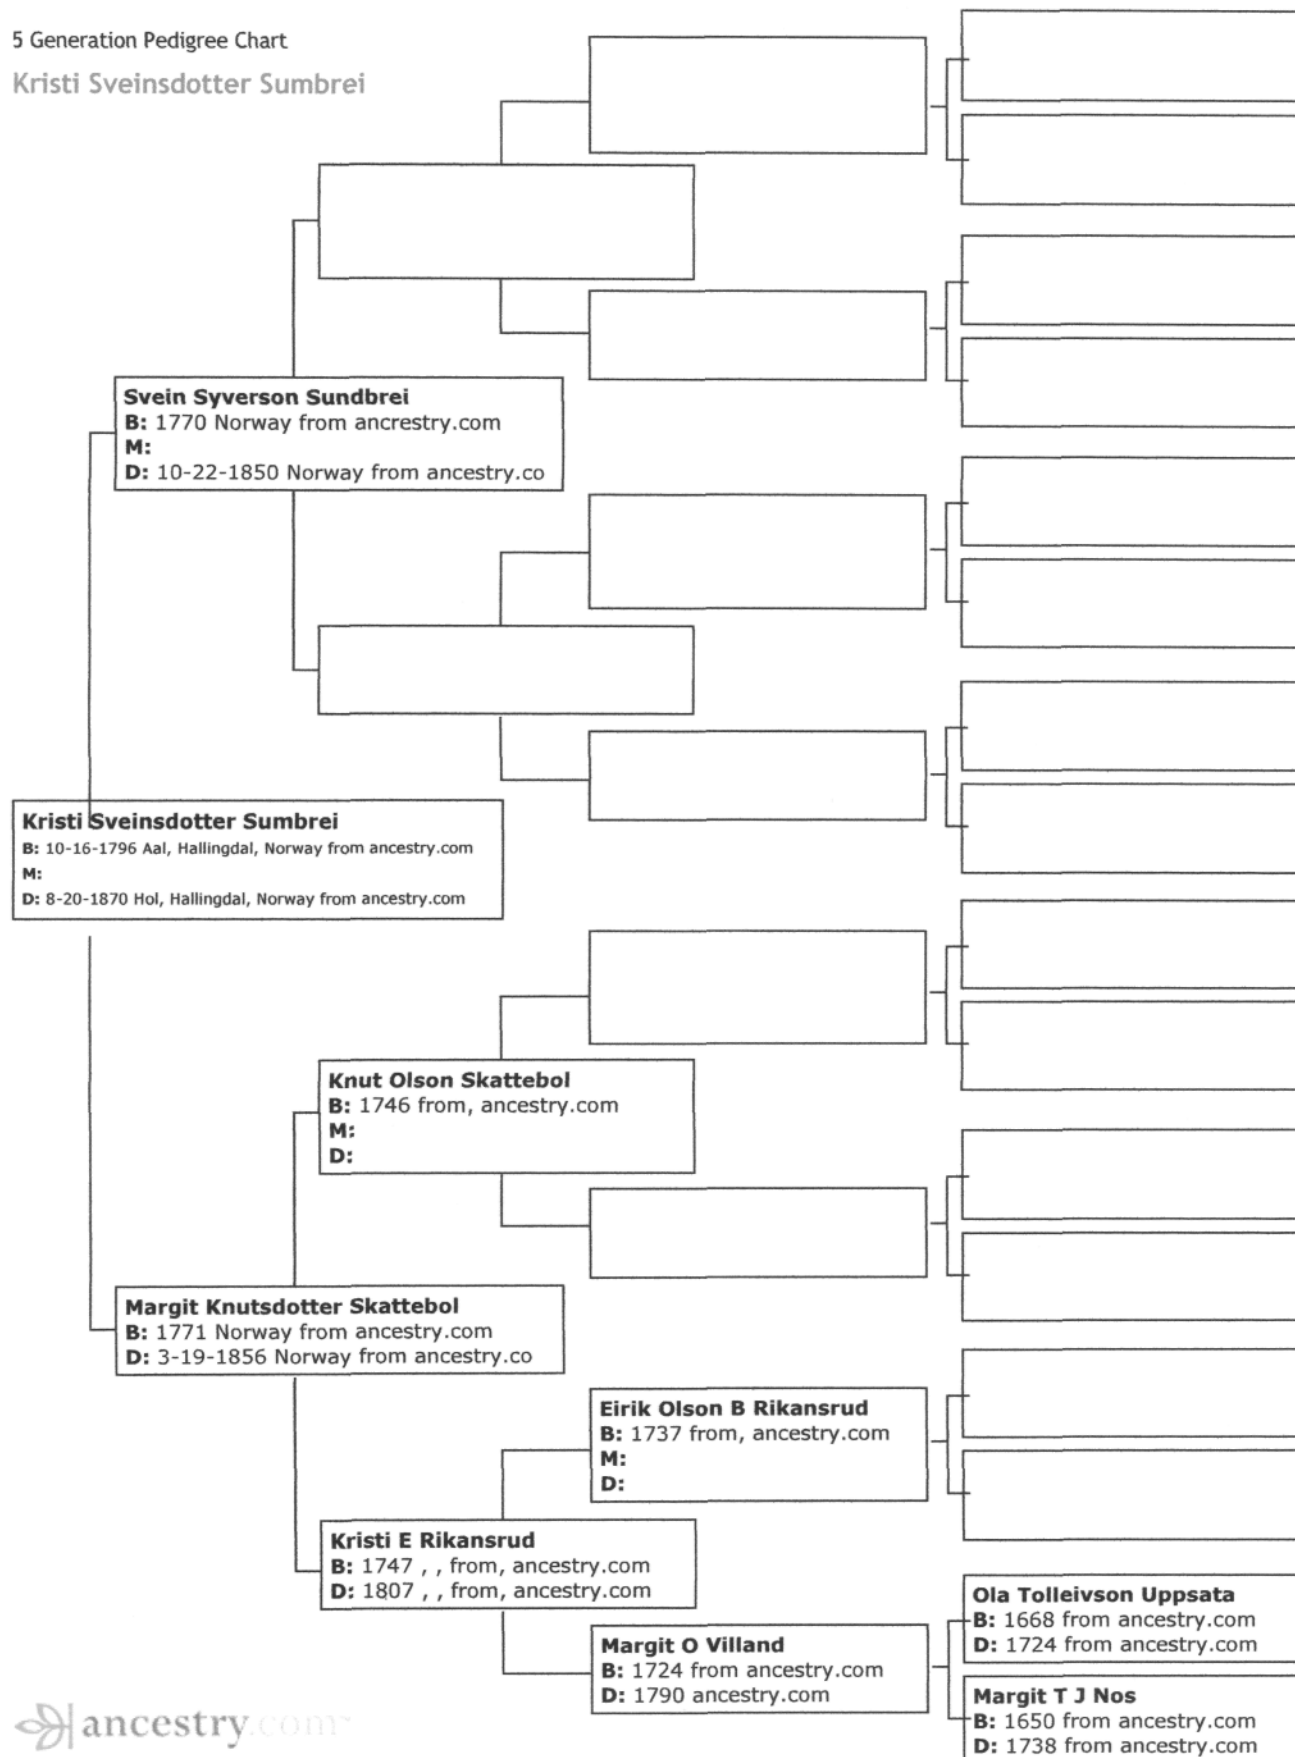

*Lindquist / Redning*

5 Generation Pedigree Chart

Ann Marie Lindquist

Jeff

5 Generation Pedigree Chart

Kristi Sveinsdotter Sumbrei

5 Generation Pedigree Chart

Margit Olsdatter Villand

5 Generation Pedigree Chart

Syver Olsen