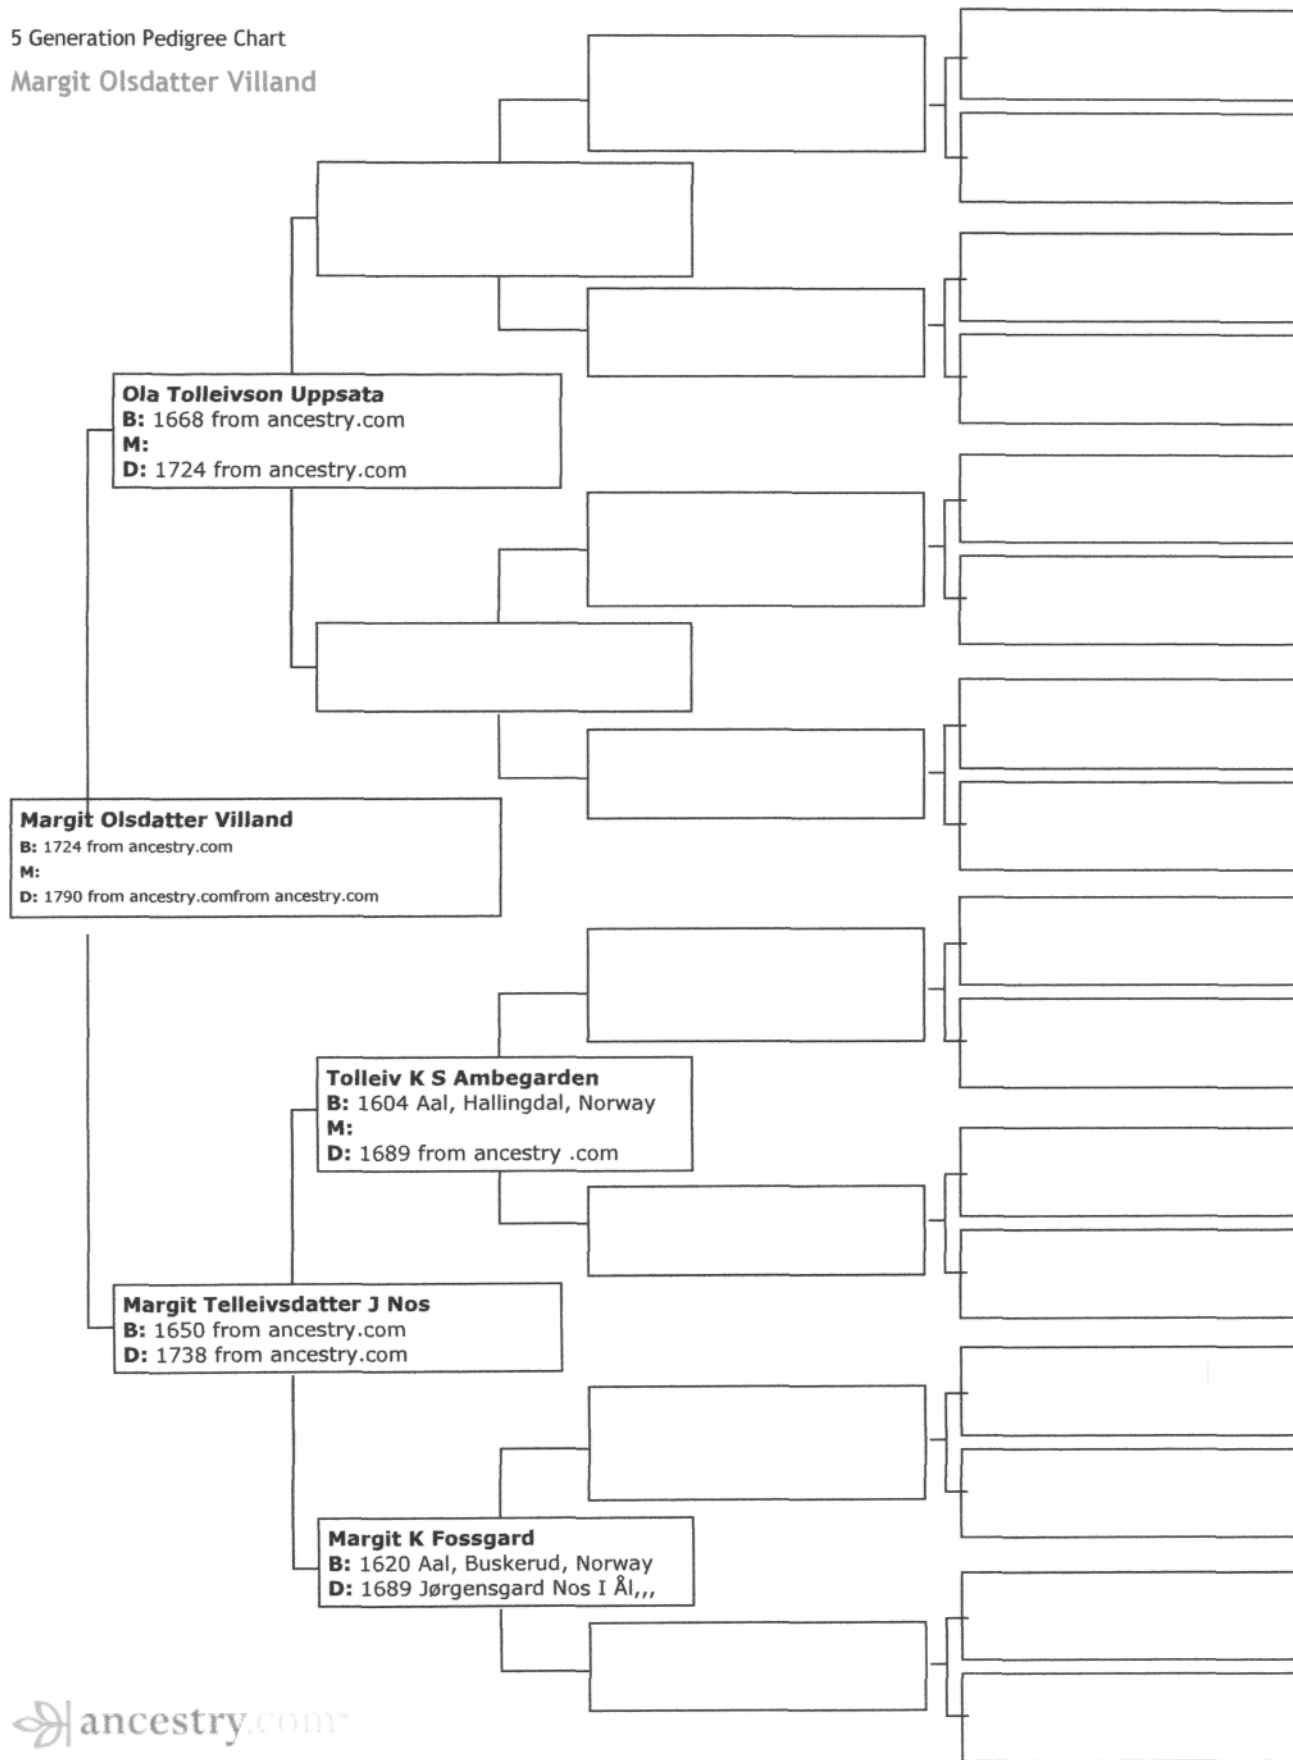

*Lindquist / Redning*

5 Generation Pedigree Chart

Ann Marie Lindquist

Jeff

5 Generation Pedigree Chart

Kristi Sveinsdotter Sumbrei

5 Generation Pedigree Chart

Margit Olsdatter Villand

5 Generation Pedigree Chart

Syver Olsen