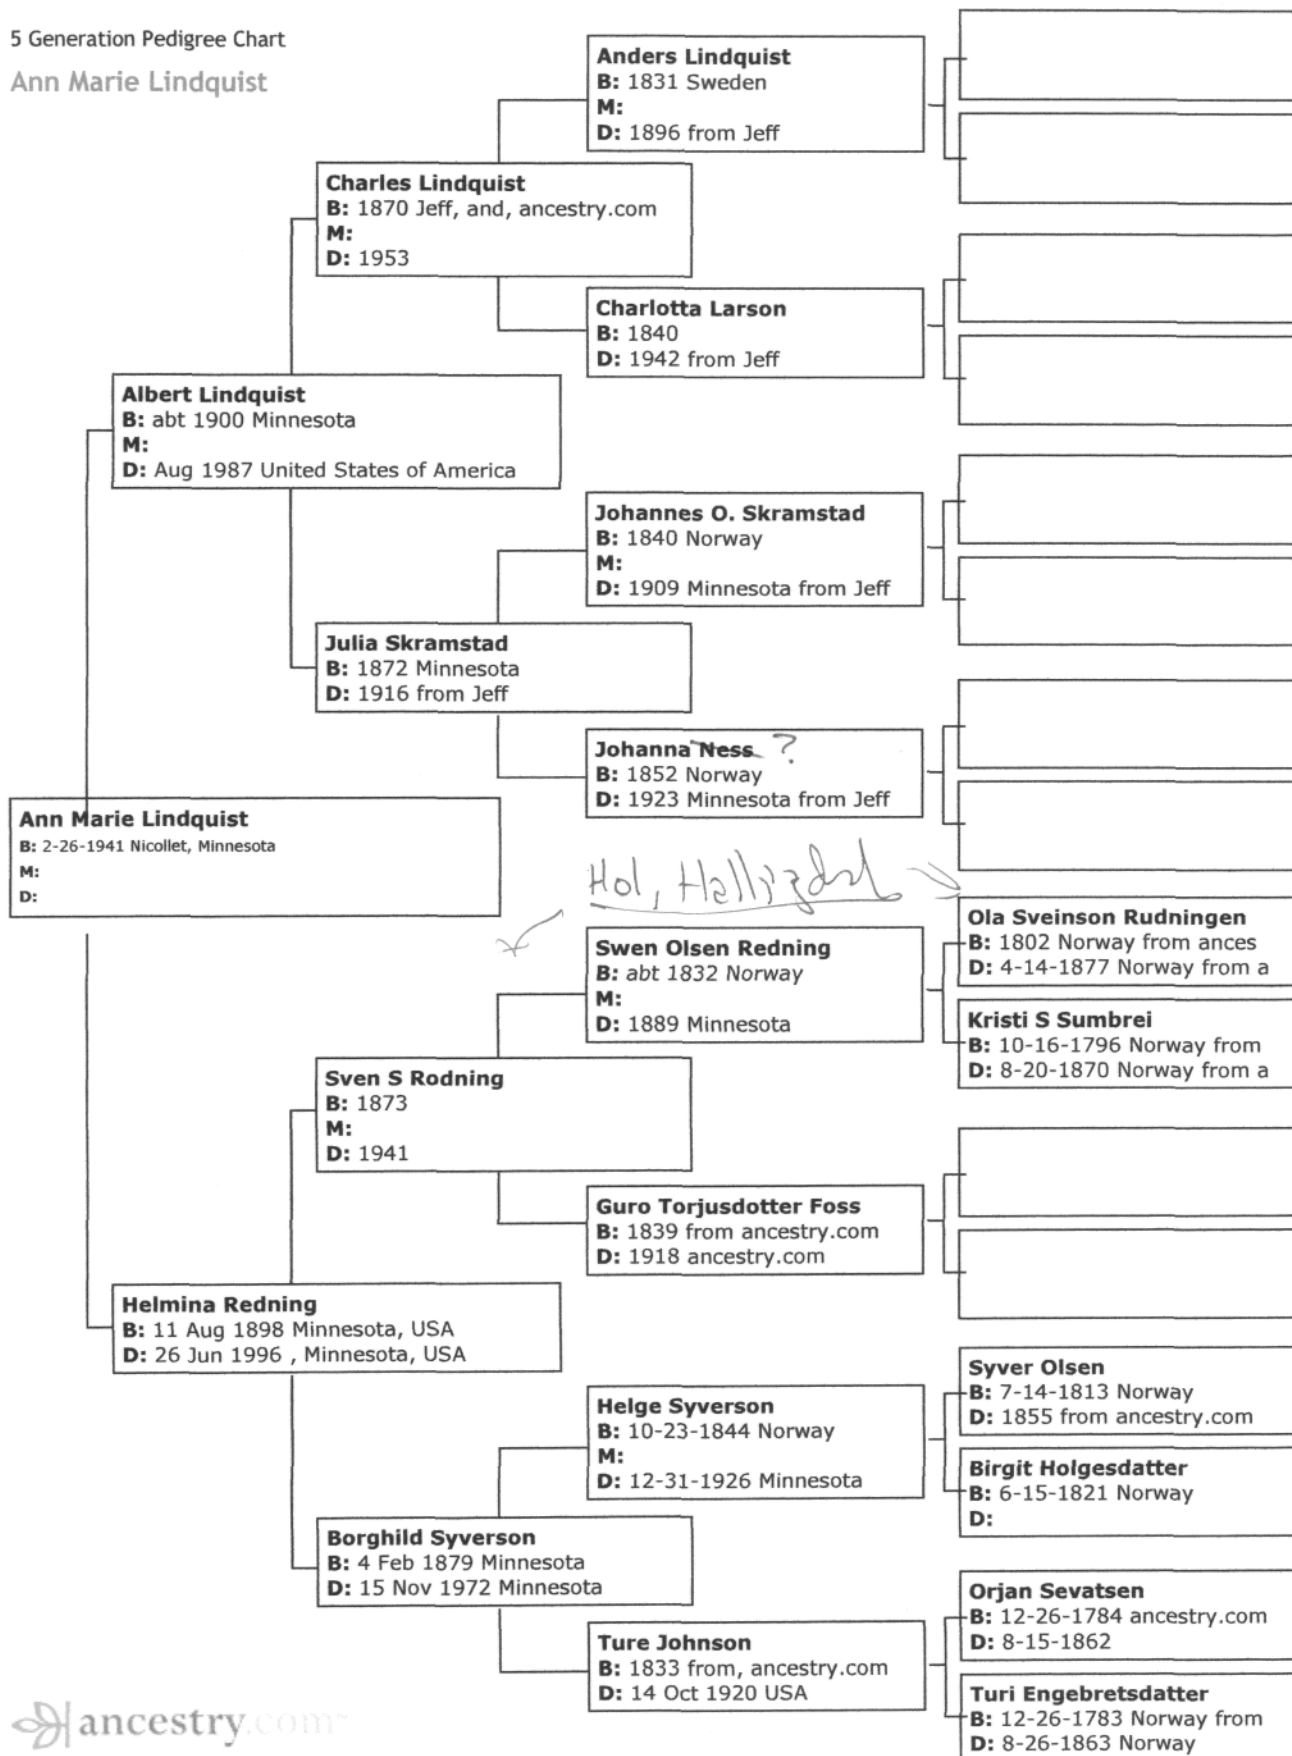

*Lindquist / Redning*

5 Generation Pedigree Chart

Ann Marie Lindquist

Jeff

5 Generation Pedigree Chart

Kristi Sveinsdotter Sumbrei

5 Generation Pedigree Chart

Margit Olsdatter Villand

5 Generation Pedigree Chart

Syver Olsen